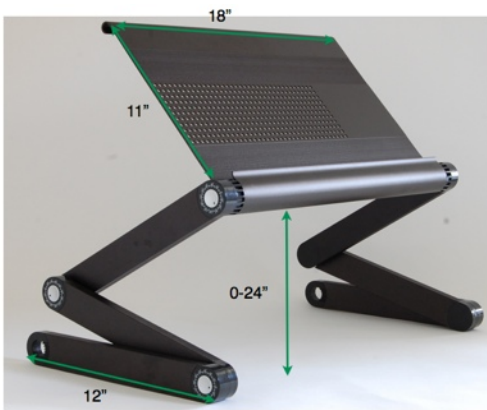

Model	WorKEZ Executive	WorKEZ Professional	WorKEZ Light
Material	Aluminum	Aluminum	Aluminum
Panel Size	Length = 18" Width = 11"	Length = 16" Width = 11"	Length = 14" Width = 10"
Folded Size	Length = 22" Width = 11" Thickness = 2"	Length = 19" Width = 11" Thickness = 2"	Length = 19" Width = 10" Thickness = 2"
Height	Adjustable: 0 - 24"	Adjustable: 0 - 18"	Adjustable: 0 - 12"
Weight	4.4 lbs	3.6 lbs	1.8 lbs
Max Load	13 lbs	13 lbs	13 lbs
Optional Feature	USB Fan & Hub		
Colors	Black, Silver, Pink, Blue, Purple	Black, Silver	Black, Silver
Fits Laptops	All common sizes	All common sizes	16" and smaller

WorKEZ Executive