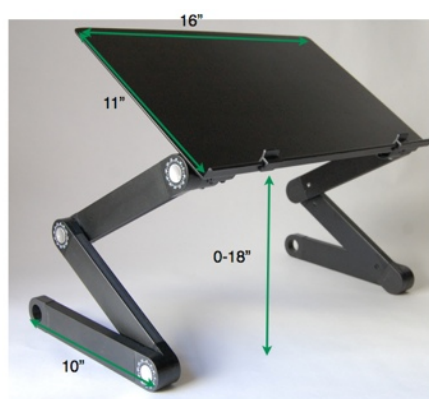

WorKEZ Professional